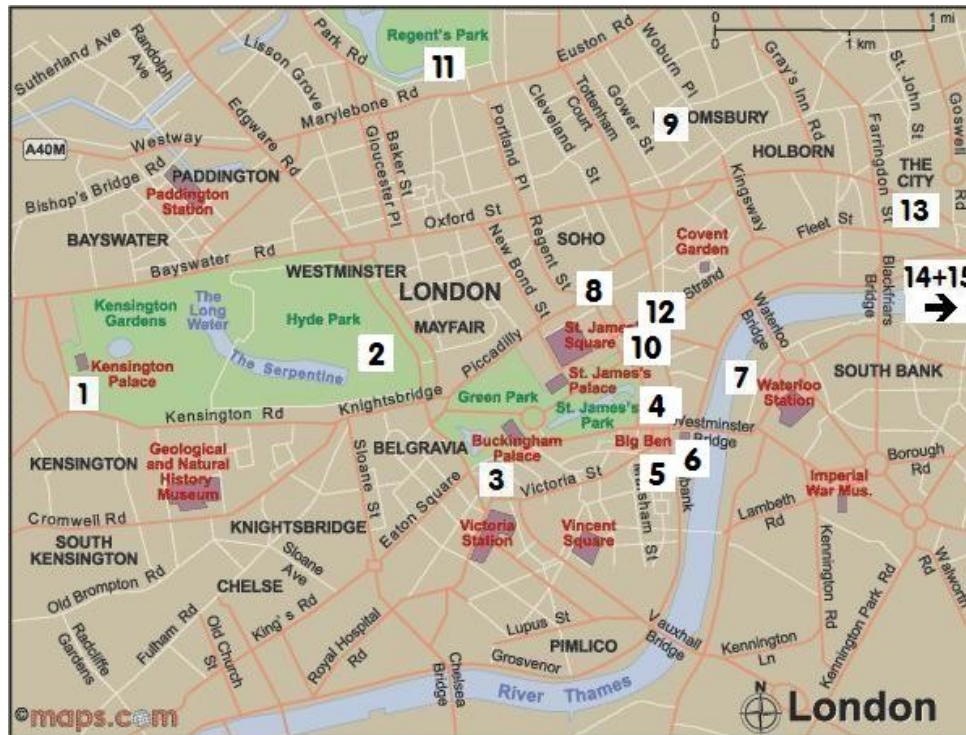

Please print out this map before leaving to London. And please do not forget: Hotel booking and plane tickets are available on iAudioguide.com

iAudioguide.com London

Edition spring 2006*

The London iAudioguide currently* covers:

- 1 Kensington Palace
- 2 Hyde Park
- 3 Buckingham Palace
- 4 Downing Street
- 5 Westminster Abbey
- 6 Houses of Parliament and Big Ben
- 7 London Eye/Millennium Wheel
- 8 Piccadilly Circus
- 9 British Museum
- 10 National Gallery
- 11 Regent's Park
- 12 Trafalgar Square
- 13 Saint Pauls Cathedral
- 14 Tower Bridge
- 15 Tower of London